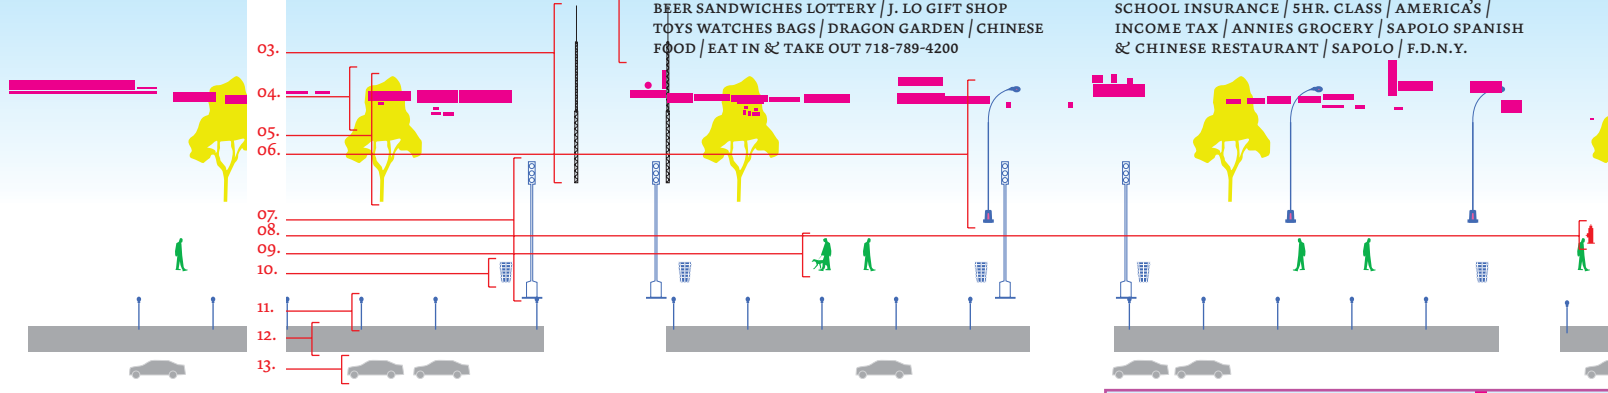

CARD CORNER FILM DEVELOPMENT FAX & COPY
CENTER AFROCENTRIC / CARD CORNER / MYRTLE
AVE. / T. I. J. FRUIT MARKET & GOURMET 497 /
SUSHI KOOL KOREAN & JAPANESE RESTAURANT /
BBQ SUSHI SASHIMI / THE GARDENS / Y2K FISH
MARKET / PURPLE NAIL PROFESSIONAL NAIL CARE
489 MYRTLE AVE. / PEDICURE \$18.99 MANICURE &
PEDICURE \$22.99 / G&M DELI & GROCERY COFFEE
TEA HOT COCOA PHONE CARDS COLD CUTS COLD
BEER SANDWICHES LOTTERY / J. LO GIFT SHOP
TOYS WATCHES BAGS / DRAGON GARDEN / CHINESE
FOOD / EAT IN & TAKE OUT 718-789-4200

ONE WAY / ONE WAY / ALL TRAFFIC / STOP
PRAET STORE / 8045 / TWIN COUNTY
TRANSPORTATION FARMINGDALE, NC
191452 / HYUNDAI / NO STANDING / B54 /
MYRTLE AVE. & SHOREHAM DR.

PLASTIC COVERS / CALL / CAR
WASH / OIL CHANGE / TO OUR
CUSTOMERS WE LOST OUR LEASE
FOR OUR NEW LOCATION GRAND
CLOSING AUGUST 31 2004 WATCH
191452 / HYUNDAI / NO STANDING / B54 /
MYRTLE AVE. & SHOREHAM DR.