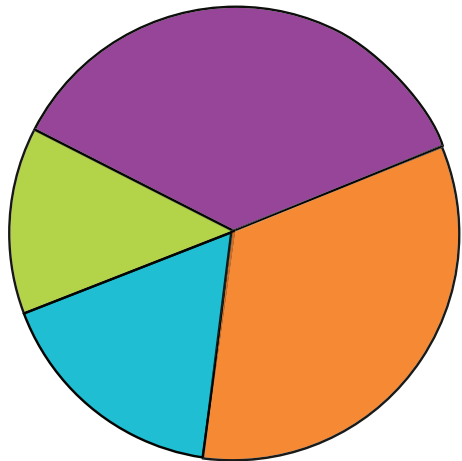

### METROPOLIS Readers Represent All Fields in the Industry

▶ **69.7%** of METROPOLIS readers are Interior Designers/Designers and Architects

- ▶ Interior Designers/Designers – **36.8%**
- ▶ Architects – **32.9%**
- ▶ Facility & Corporate Managers/  
Others Allied to the Field – **17.0%**
- ▶ Other – **13.3%**