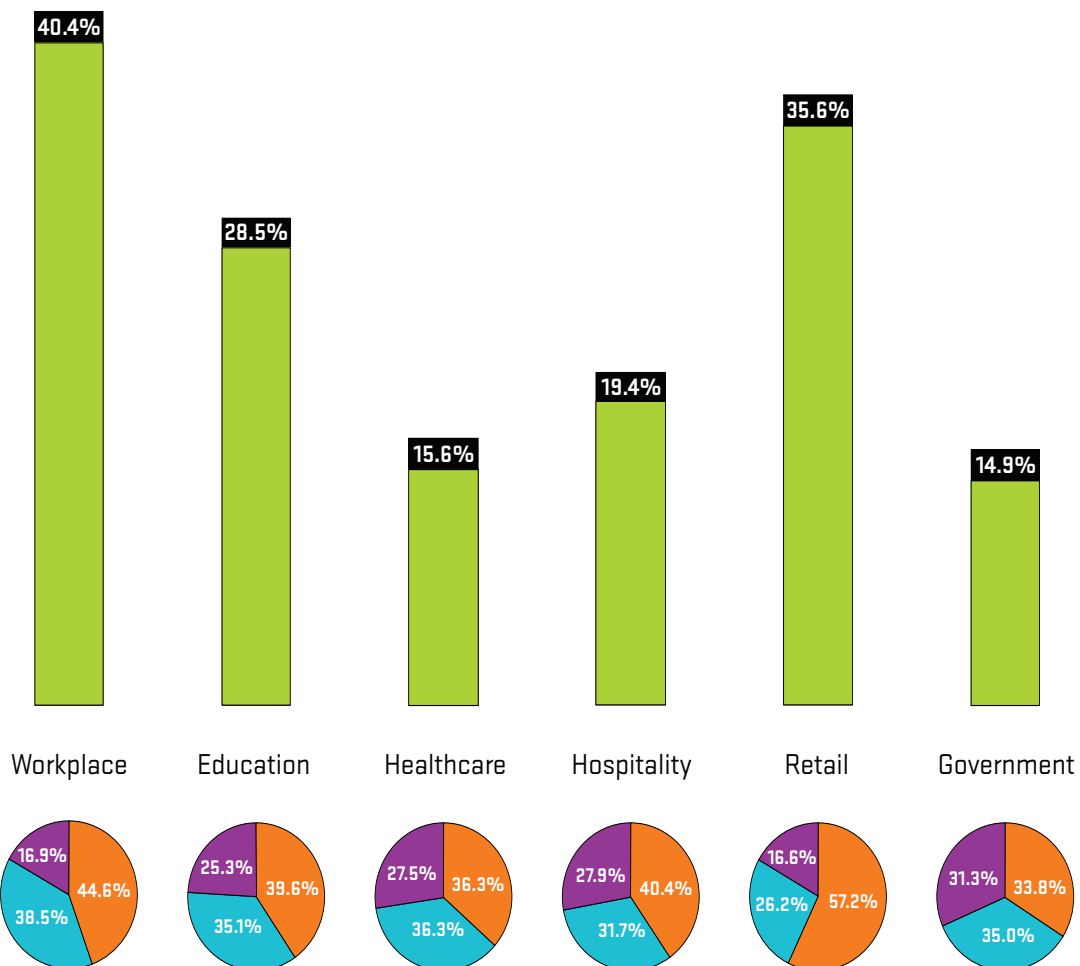

METROPOLIS

METROPOLIS MAGAZINE > 61 WEST 23RD STREET, NEW YORK, NY 10010 > T 212.627.9977 > F 212.627.9988 > WWW.METROPOLISMAG.COM

A Diversified Reach

When it comes to designing and building some of the biggest projects in the world, METROPOLIS readers are influential decision makers in all specialties of architecture and design projects.

■ % of METROPOLIS Readers' Current Projects

Dollar Values:

▶ Up to $499,999

▶ $500K-4.9M

▶ $5M+

METROPOLIS READERS ARE LEADERS—and we're the only design magazine that reaches them.

Source: Erdos & Morgan 2006 Subscriber study of METROPOLIS magazine subscribers