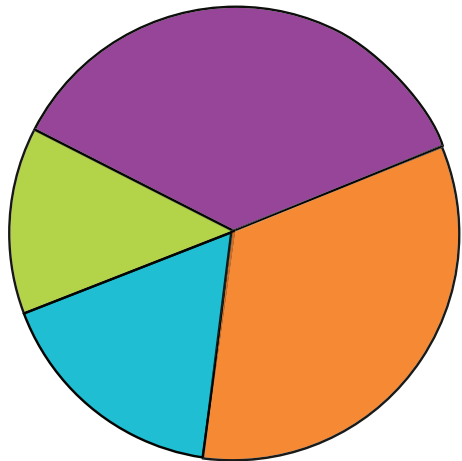

- Interior Designers/Designers – **36.8%**
- Architects – **32.9%**
- Facility & Corporate Managers/
  Others Allied to the Field – **17.0%**
- Other – **13.3%**

METROPOLIS READERS ARE LEADERS—and we're the only design magazine that reaches them.
Source: Erdos & Morgan 2006 Subscriber study of METROPOLIS magazine subscribers